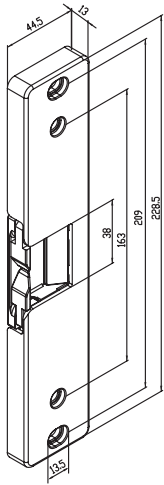

Thick
3mm

RS200

Thin
1mm

Thin
1mm

RS300

Strike dimensions

RS200

9" x 1³/₄" x 1¹/₂"
(229mm x 44.5mm x 13mm)

RS300

9" x 1³/₄" x 3³/₄"
(229mm x 44.5mm x 19mm)

RS Series list prices

Product name	Product description	Finish	Voltage	UPC	List price
RS200-32D	Rim strike - 1/2"; Depth with spacers	630/US32D	12/24 VDC	043156646029	\$475.00
RS200-10B	Rim strike - 1/2"; Depth with spacers	613/US10B	12/24 VDC	043156646036	\$520.00
RS300-32D	Rim strike - 3/4"; Depth with spacers	630/US32D	12/24 VDC	043156646050	\$485.00
RS300-10B	Rim strike - 3/4"; Depth with spacers	613/US10B	12/24 VDC	043156646067	\$530.00
RS300-F-32D	Fire rated rim strike - 3/4"; Depth with spacers	630/US32D	12/24 VDC	043156001552	\$550.00
RS300-F-10B	Fire rated rim strike - 3/4"; Depth with spacers	613/US10B	12/24 VDC	043156001569	\$595.00