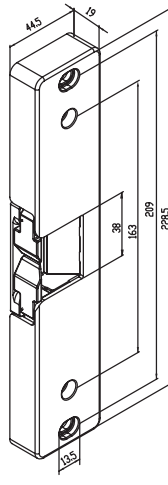

Thick
3mm

RS200

Thin
1mm

Thin
1mm

RS300

Strike dimensions

RS200

9" x 1³/₄" x 1¹/₂"
(229mm x 44.5mm x 13mm)

RS300

9" x 1³/₄" x 3³/₄"
(229mm x 44.5mm x 19mm)

RS Series list prices

Product name	Product description	Finish	Voltage	UPC	List price
RS200-32D	Rim strike - 1/2"; Depth with spacers	630/US32D	12/24 VDC	043156646029	\$475.00
RS200-10B	Rim strike - 1/2"; Depth with spacers	613/US10B	12/24 VDC	043156646036	\$520.00
RS300-32D	Rim strike - 3/4"; Depth with spacers	630/US32D	12/24 VDC	043156646050	\$485.00
RS300-10B	Rim strike - 3/4"; Depth with spacers	613/US10B	12/24 VDC	043156646067	\$530.00
RS300-F-32D	Fire rated rim strike - 3/4"; Depth with spacers	630/US32D	12/24 VDC	043156001552	\$550.00
RS300-F-10B	Fire rated rim strike - 3/4"; Depth with spacers	613/US10B	12/24 VDC	043156001569	\$595.00